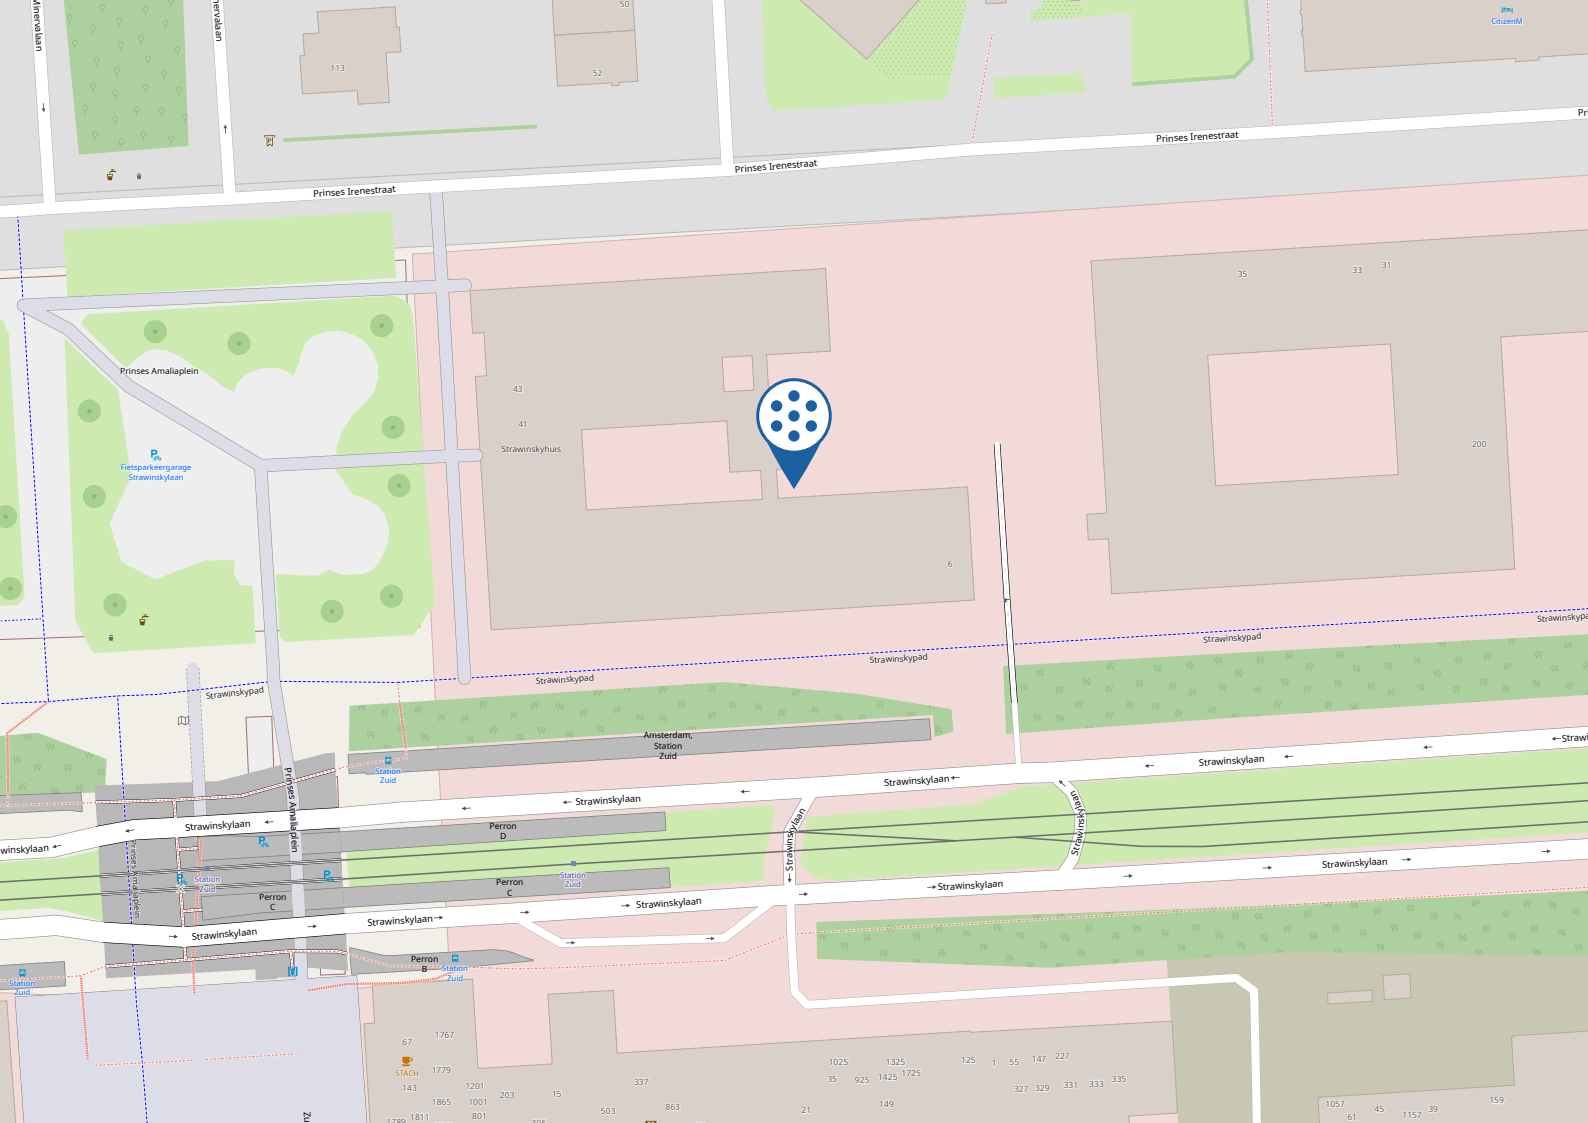

Adresse

Regus Business Center Strawinskyhuis

Strawinskylaan 6
1077 XZ Amsterdam

Telefon: +31 202596431

E-Mail: amsterdam.strawinskyhuis@iwgplc.com

www.kitzmann.biz

Management-Institut Dr. A. Kitzmann Tel.: +49 251 20205-0 info@kitzmann.biz