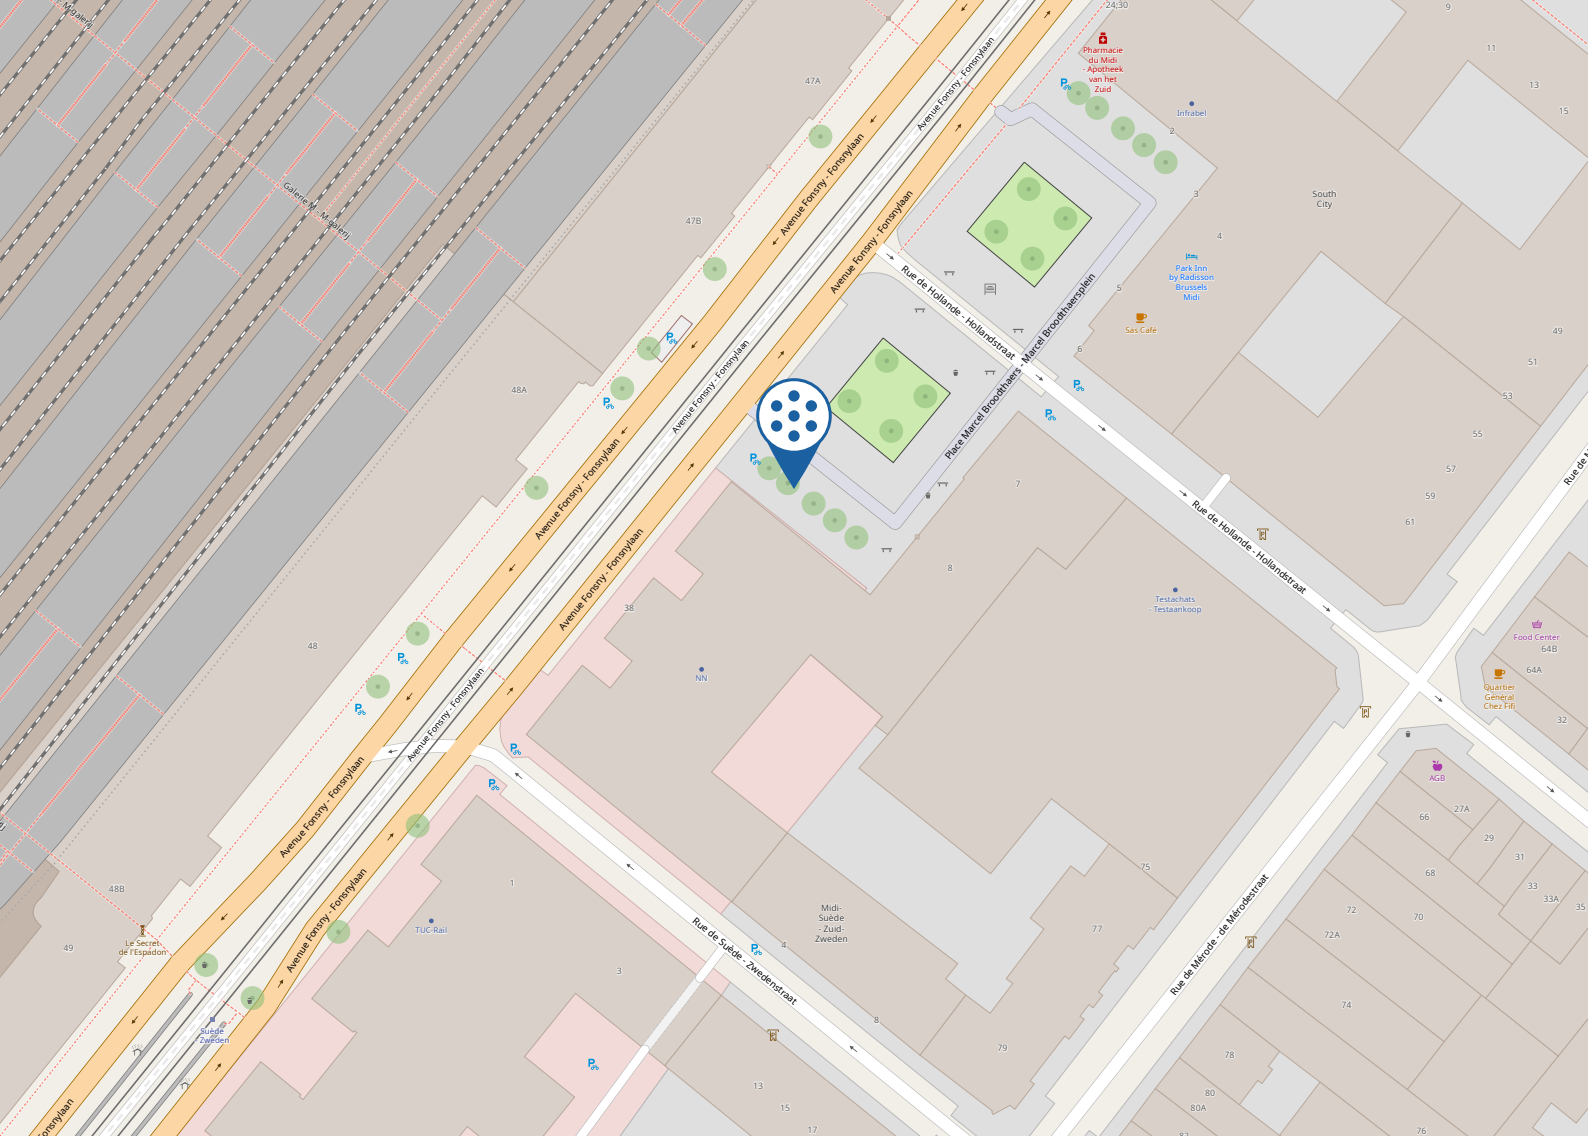

Management-Institut Dr. A. Kitzmann Tel.: +49 251 20205-0 info@kitzmann.biz

Adresse

Regus Business Center South Station

Pl. Marcel Broodthaers 8
1060 Brussels

Telefon: +32 28 92 39 00

1. By plane:

Various trains are available from Brussels Airport-Zaventem. The journey takes around 20-30 minutes. Take an IC train in the direction of Brussels South (Bruxelles-Midi) and get off at "Brussels South (Bruxelles-Midi)" station. From there it is about 500m to the Regus Center "South Station". Leave the station through the main exit in the direction of Avenue Fonsny. The Regus Business Center is located on the side at Avenue Fonsny 46, Box 59.

2. By public transport:

The center is easy to reach by public transport. Take bus lines 49, 50 or 78 or tram lines 3, 4, 51, 81 or 82 and get off at the "Gare du Midi/ Zuidstation" station. From there it is about 500 m to the Regus Center. Leave the station through the main exit in the direction of Avenue Fonsny. The Regus Business Center is located on the side at Avenue Fonsny 46, Box 59, 1060 Brussels.