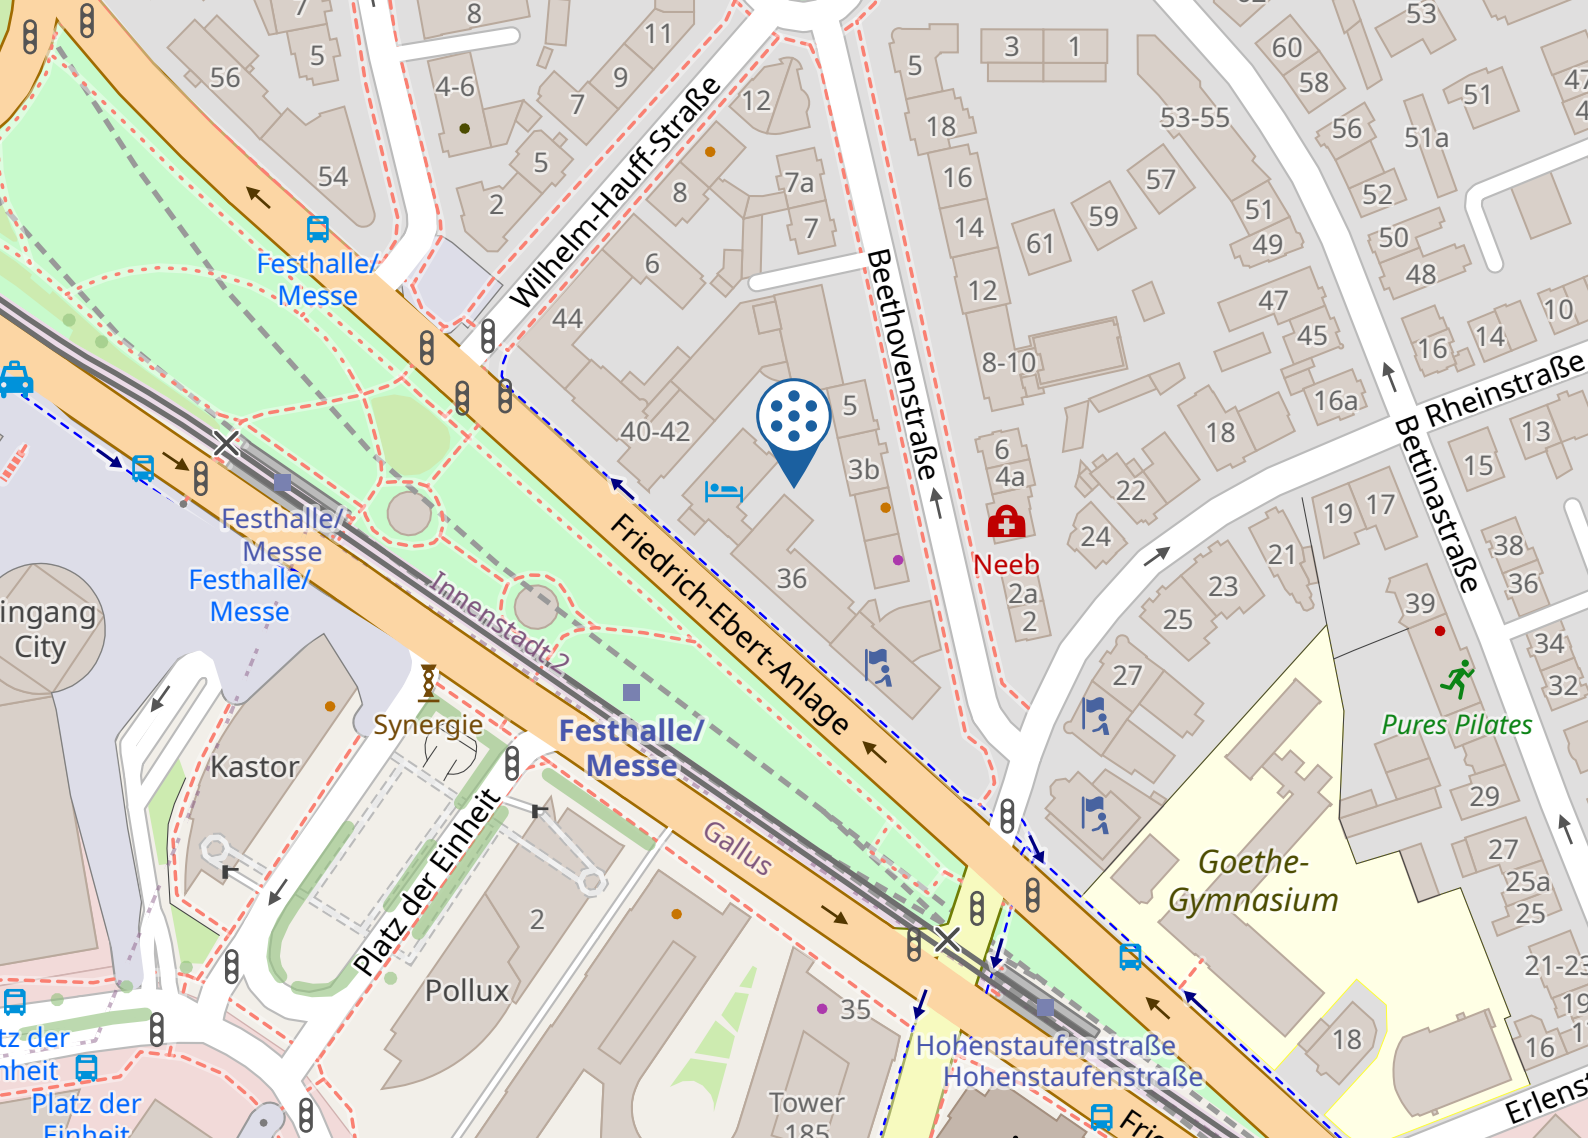

Adresse

HQ Westend Fair

Friedrich-Ebert-Anlage 36
60325 Frankfurt am Main

Telefon: +49 69 244333100