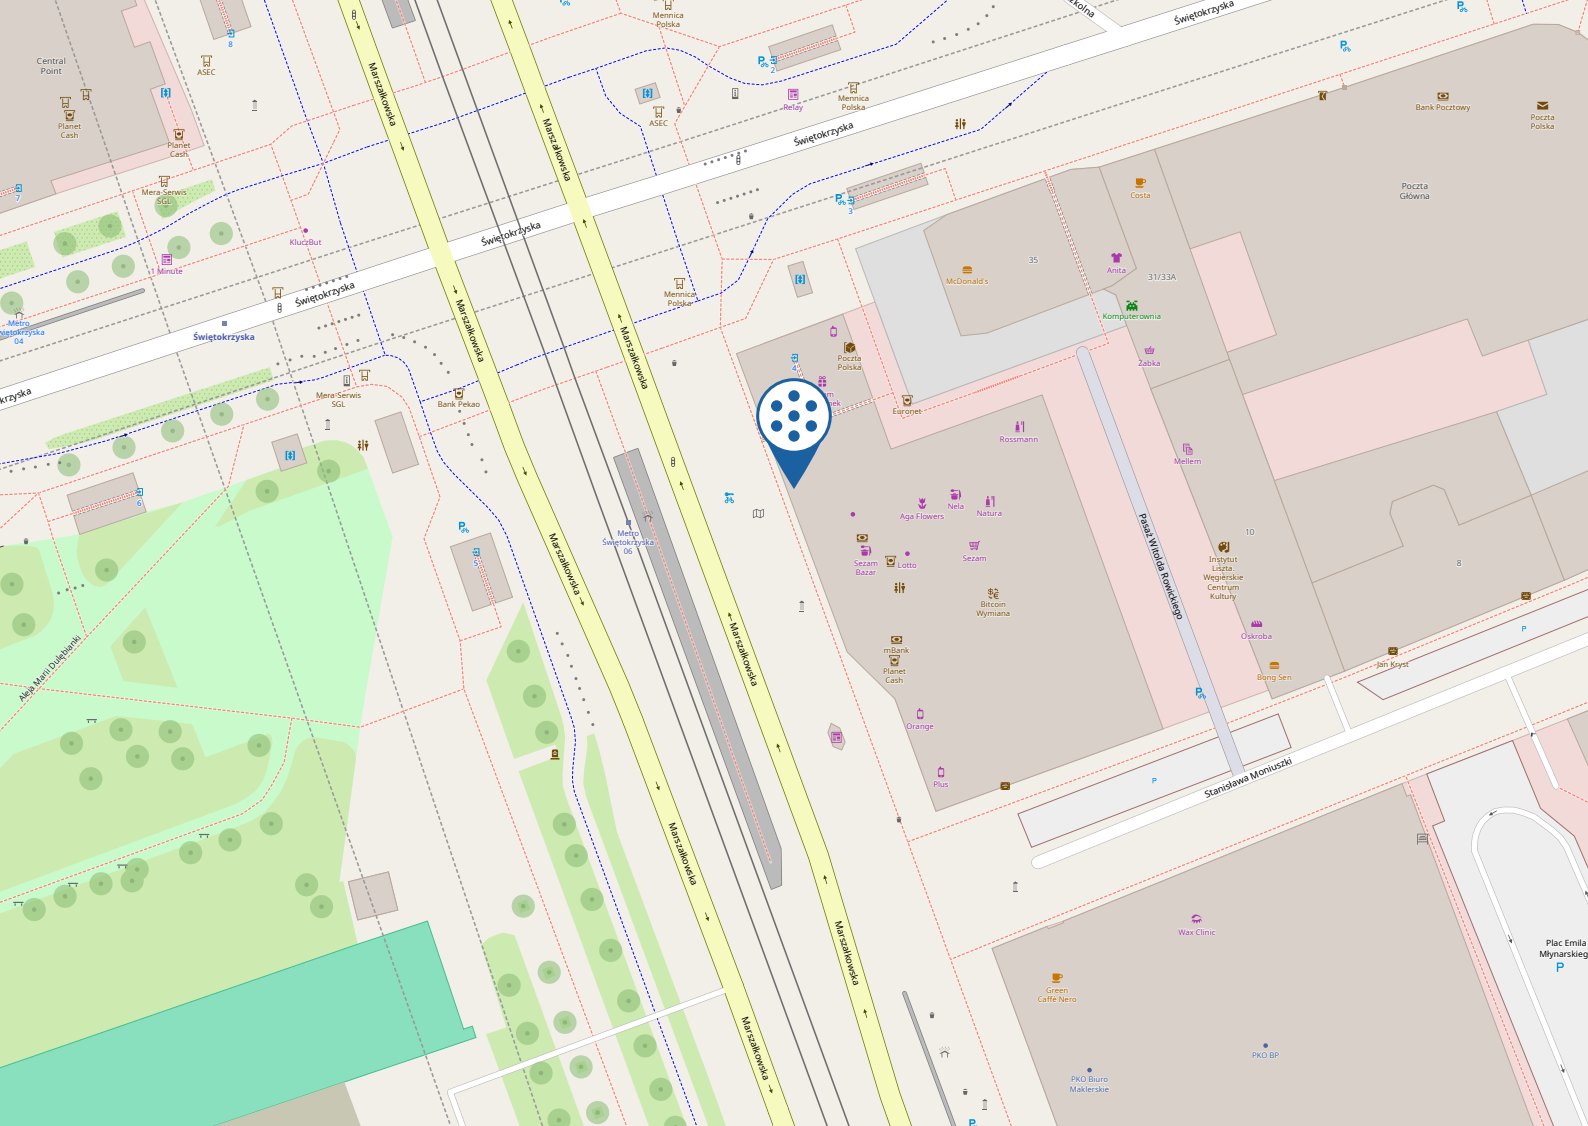

Adresse

Regus Spaces Marszałkowska

Marszałkowska 134
00-008 Warsaw

Telefon: +48 22 275 97 00

1. By car:

It takes approx. 9 minutes from the main station to the Regus Center by car. The Regus Business Center is located at 126/134 Marszałkowska Street, 00-008 Warszawa, Poland.

There are several parking garages nearby, such as the Złote Tarasy parking garage (shopping center near the main train station) or other parking options along Marszałkowska Street. However, public parking spaces are often full. Look out for parking signs and parking machines.

2. By public transport:

The center is very easy to reach by public transport.

You can reach the center by bus on the following lines: 171, 520, 517, 519, 522, 525. Get off at the "Centrum" station and walk to 126/134 Marszałkowska Street.

By tram on the following lines: 4, 15, 18, 35. Get off at the "Centrum" station and walk to 126/134 Marszałkowska Street.

Metro: Take the M1 metro line and get off at the "Świętokrzyska" station and walk to 126/134 Marszałkowska Street.